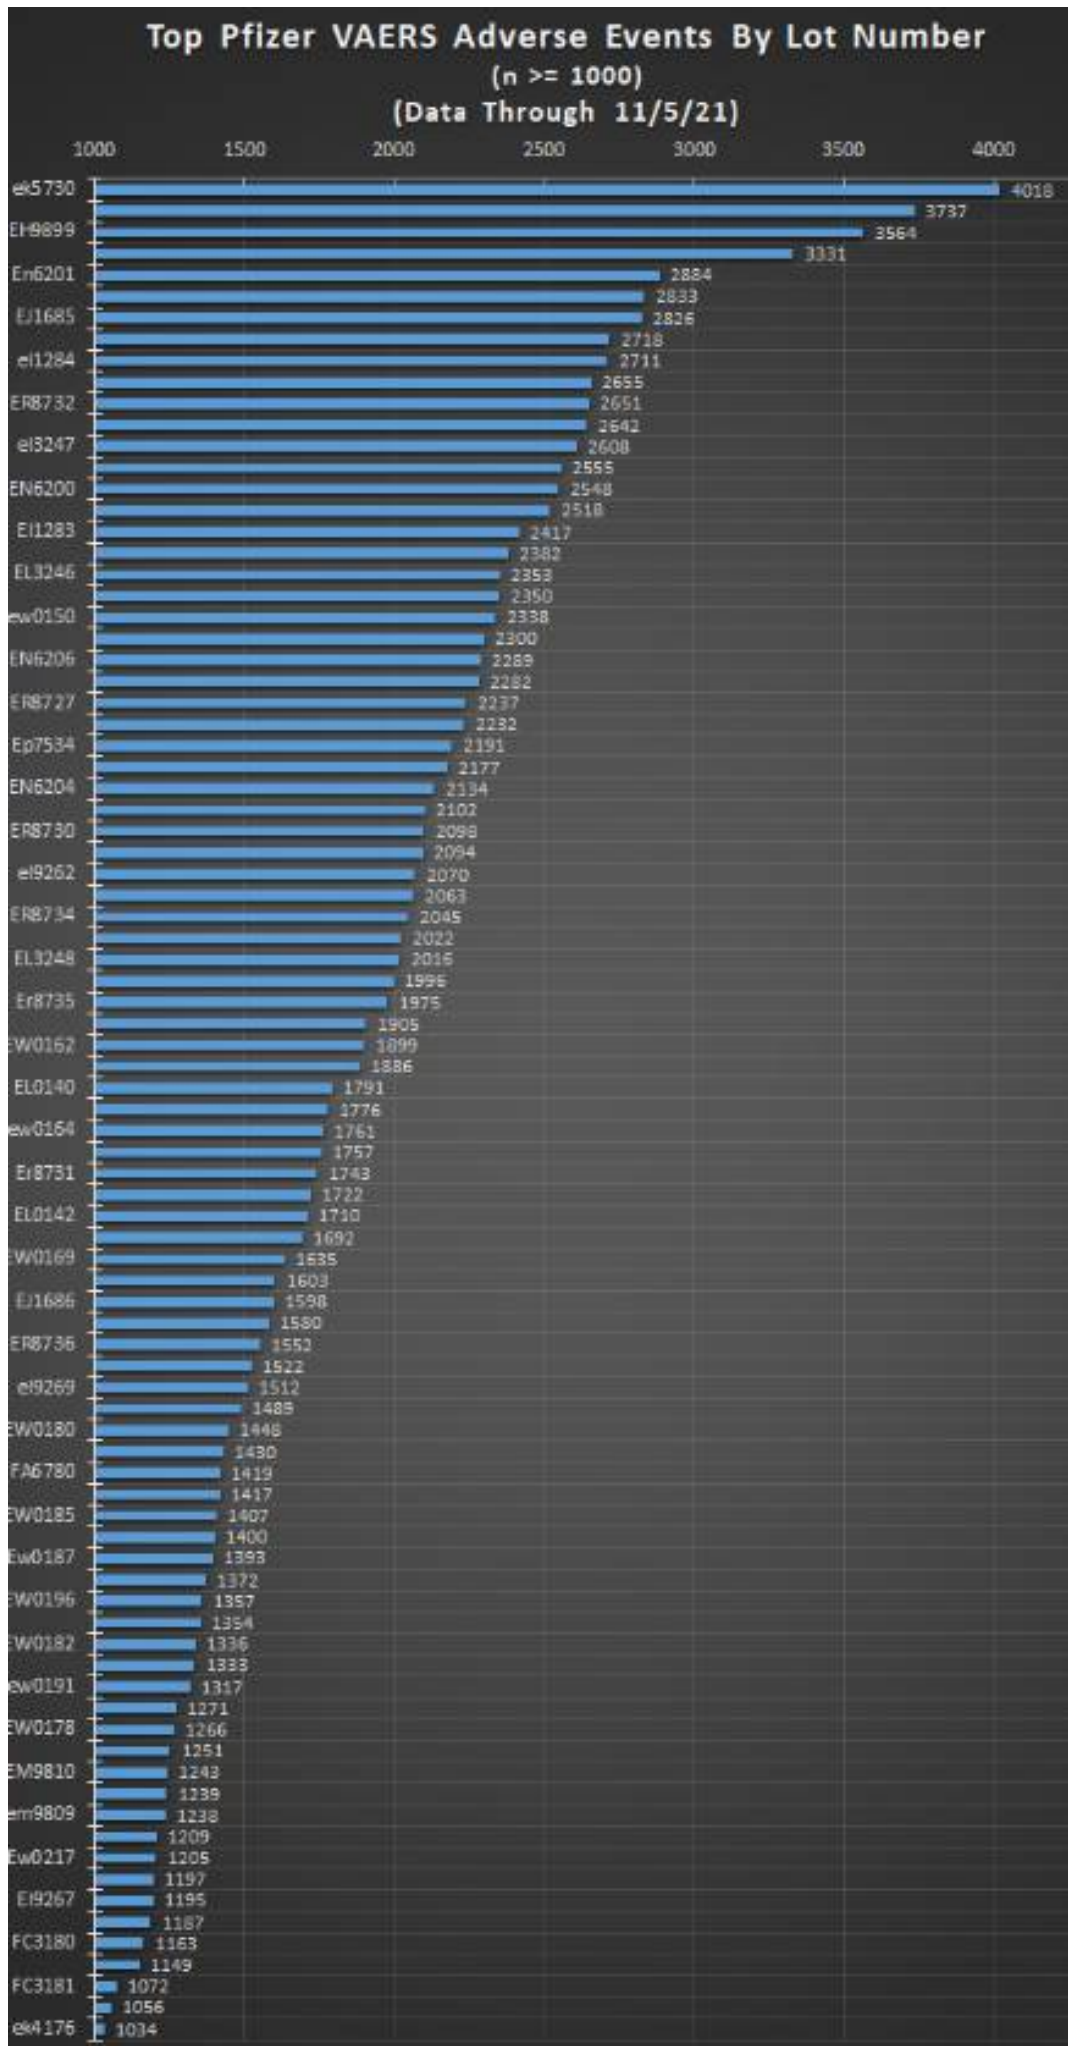

Das Gleiche, aber für alle unerwünschten Ereignisse:

Toxizität von 13.620 Impf-Chargen in den USA: PfizerBiontech / Janssen / Moderna

lot_numbers_110521.xlsx <https://vaersanalysis.info/2021/11/08/death-by-lottery/>

2 Extremale Impf-Chargen - max / min-Werte Toxizität							
NR	Hersteller	Impf-Charge	Todesfälle	Nebenw.	Summe		
1	PFIZER\BIONTECH	En6201	123	2761	2884	max	Unterschied max / min 2.884 fach
		FE8236	0	1	1	min	
2	JANSSEN	180502	96	5385	5481	max	5.481 fach
		03SC21A	0	1	1	min	
3	MODERNA	039K20A	94	5079	5173	max	5.173 fach
		03SC21A	0	1	1	min	

3 Todesfälle / Impf-Chargen 1 - 15